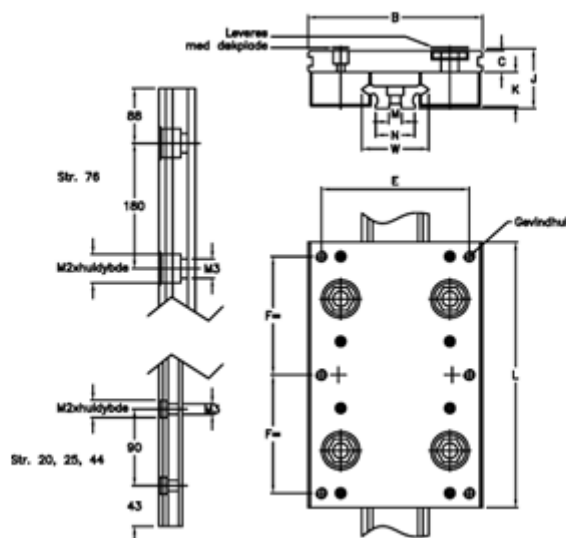

Article number: 056512020716

Description: Hepco Simple Select 20 2-716

Measures

B = 64	M = 5x2
C = 10.0	M1 = 4.5
E = 50	M2 = 8x4,1
F = 44	N = 12.4
G = 6xM5	Size = 20
J = 24.95	W = 20
K = 14.0	
L = 100	